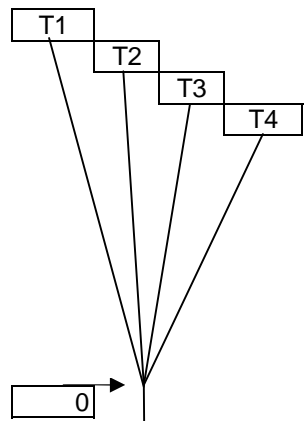

Xaos 27 68.0 ft²

Line Trim Specification Sheet

Slider Dimensions		
	cm	in
Y _s =	58.0	22.8
X _s =	76.0	29.9

Measure along dashed lines

Maximum Operating Weight Limit		
Lbs		Kg
170.0		66.9

	in	cm
Brake Set	70.8	179.9
Toggle	89.7	227.8
Cut	99.5	252.8

Line Length	1		2		3		4		5	
	cm	inches	cm	inches	cm	inches	cm	inches	cm	inches
A	229.0	90.2	234.8	92.5	232.1	91.4	228.5	90.0	230.3	90.7
B	222.4	87.6	240.2	94.6	235.7	92.8	233.9	92.1	236.6	93.2
C	222.3	87.5	249.2	98.1	245.6	96.7	243.8	96.0	247.4	97.4
D	N/A	N/A	N/A	N/A	258.2	101.7	258.2	101.7	262.7	103.4
T	75.4	29.7	70.0	27.6	67.3	26.5	64.6	25.4	N/A	N/A