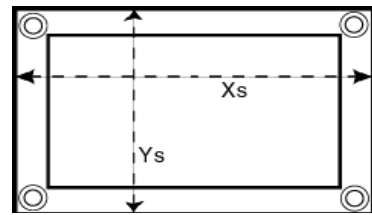

Xaos 27 68.0 ft²

Line Trim Specification Sheet

Slider Dimensions		
	cm	in
Y _s =	58.0	22.8
X _s =	76.0	29.9

Measure along dashed lines

Maximum Operating Weight Limit		
Lbs		Kg
170.0		66.9

	in	cm
Brake Set	70.8	179.9
Toggle	89.7	227.8
Cut	99.5	252.8

Line Length	1		2		3		4		5	
	cm	inches	cm	inches	cm	inches	cm	inches	cm	inches
A	229.0	90.2	234.8	92.5	232.1	91.4	228.5	90.0	230.3	90.7
B	222.4	87.6	240.2	94.6	235.7	92.8	233.9	92.1	236.6	93.2
C	222.3	87.5	249.2	98.1	245.6	96.7	243.8	96.0	247.4	97.4
D	N/A	N/A	N/A	N/A	258.2	101.7	258.2	101.7	262.7	103.4
T	75.4	29.7	70.0	27.6	67.3	26.5	64.6	25.4	N/A	N/A