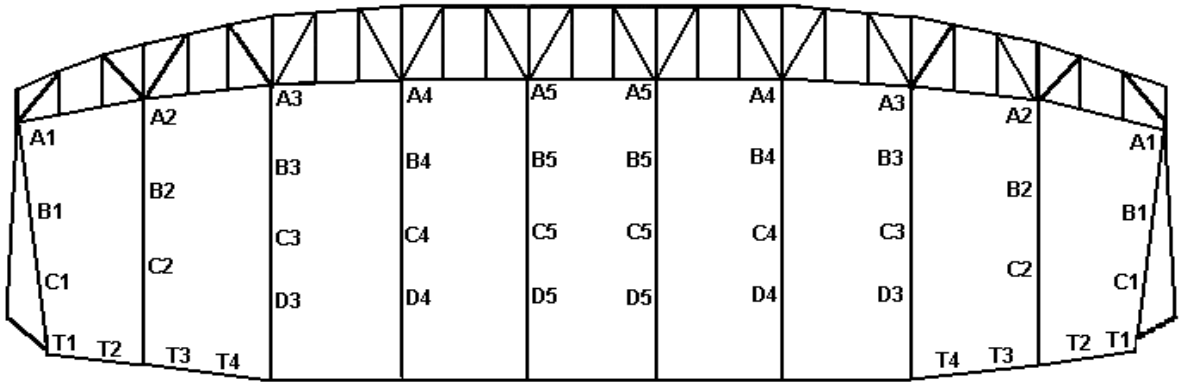

Xaos 27 68.0 ft²

Line Trim Specification Sheet

Slider Dimensions		
	cm	in
Y _s =	58.0	22.8
X _s =	76.0	29.9

Measure along dashed lines

Maximum Operating Weight Limit		
Lbs		Kg
170.0		66.9

	in	cm
Brake Set	70.8	179.9
Toggle	89.7	227.8
Cut	99.5	252.8

Line Length	1		2		3		4		5	
	cm	inches	cm	inches	cm	inches	cm	inches	cm	inches
A	229.0	90.2	234.8	92.5	232.1	91.4	228.5	90.0	230.3	90.7
B	222.4	87.6	240.2	94.6	235.7	92.8	233.9	92.1	236.6	93.2
C	222.3	87.5	249.2	98.1	245.6	96.7	243.8	96.0	247.4	97.4
D	N/A	N/A	N/A	N/A	258.2	101.7	258.2	101.7	262.7	103.4
T	75.4	29.7	70.0	27.6	67.3	26.5	64.6	25.4	N/A	N/A