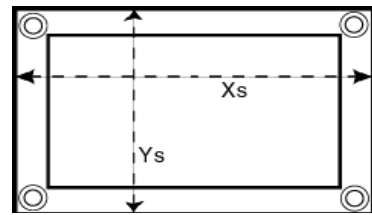

Xaos 27 108.0 ft² Line Trim Specification Sheet

Slider Dimensions		
	cm	in
Y _s =	68.0	26.8
X _s =	76.0	29.9

Measure along dashed lines

Maximum Operating Weight Limit		
Lbs		Kg
259.0		102.0

Line Length	1		2		3		4		5	
	cm	inches	cm	inches	cm	inches	cm	inches	cm	inches
A	288.6	113.6	295.9	116.5	292.5	115.2	288.0	113.4	290.3	114.3
B	280.3	110.4	302.7	119.2	297.1	117.0	294.8	116.1	298.2	117.4
C	280.2	110.3	314.1	123.7	309.6	121.9	307.3	121.0	311.8	122.8
D	N/A	N/A	N/A	N/A	325.4	128.1	325.4	128.1	331.1	130.4
T	95.0	37.4	88.2	34.7	84.8	33.4	81.4	32.1	N/A	N/A