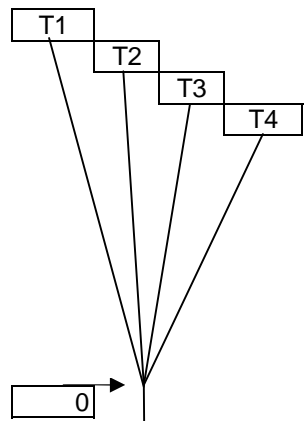

Xaos 27 108.0 ft² Line Trim Specification Sheet

Slider Dimensions		
	cm	in
Y _s =	68.0	26.8
X _s =	76.0	29.9

Measure along dashed lines

Maximum Operating Weight Limit		
Lbs		Kg
259.0		102.0

Line Length	1		2		3		4		5	
	cm	inches	cm	inches	cm	inches	cm	inches	cm	inches
A	288.6	113.6	295.9	116.5	292.5	115.2	288.0	113.4	290.3	114.3
B	280.3	110.4	302.7	119.2	297.1	117.0	294.8	116.1	298.2	117.4
C	280.2	110.3	314.1	123.7	309.6	121.9	307.3	121.0	311.8	122.8
D	N/A	N/A	N/A	N/A	325.4	128.1	325.4	128.1	331.1	130.4
T	95.0	37.4	88.2	34.7	84.8	33.4	81.4	32.1	N/A	N/A