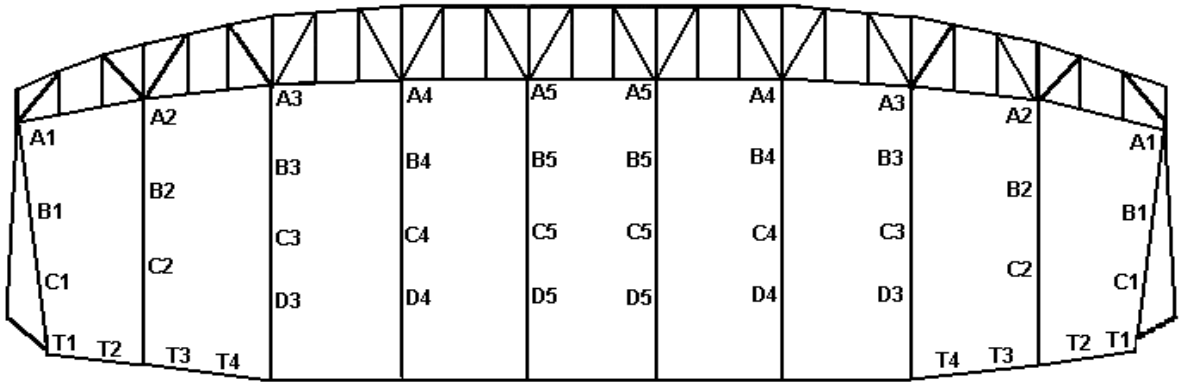

Xaos 27 108.0 ft² Line Trim Specification Sheet

Slider Dimensions		
	cm	in
Y _s =	68.0	26.8
X _s =	76.0	29.9

Measure along dashed lines

Maximum Operating Weight Limit		
Lbs		Kg
259.0		102.0

Line Length	1		2		3		4		5	
	cm	inches	cm	inches	cm	inches	cm	inches	cm	inches
A	288.6	113.6	295.9	116.5	292.5	115.2	288.0	113.4	290.3	114.3
B	280.3	110.4	302.7	119.2	297.1	117.0	294.8	116.1	298.2	117.4
C	280.2	110.3	314.1	123.7	309.6	121.9	307.3	121.0	311.8	122.8
D	N/A	N/A	N/A	N/A	325.4	128.1	325.4	128.1	331.1	130.4
T	95.0	37.4	88.2	34.7	84.8	33.4	81.4	32.1	N/A	N/A