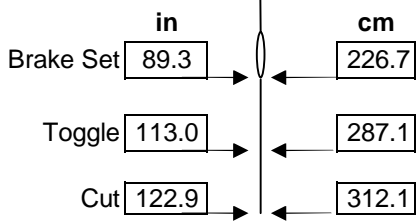

Xaos 27 108.0 ft² Line Trim Specification Sheet

Slider Dimensions		
	cm	in
Y _s =	68.0	26.8
X _s =	76.0	29.9

Measure along dashed lines

Maximum Operating Weight Limit		
Lbs		Kg
259.0		102.0

Line Length	1		2		3		4		5	
	cm	inches	cm	inches	cm	inches	cm	inches	cm	inches
A	288.6	113.6	295.9	116.5	292.5	115.2	288.0	113.4	290.3	114.3
B	280.3	110.4	302.7	119.2	297.1	117.0	294.8	116.1	298.2	117.4
C	280.2	110.3	314.1	123.7	309.6	121.9	307.3	121.0	311.8	122.8
D	N/A	N/A	N/A	N/A	325.4	128.1	325.4	128.1	331.1	130.4
T	95.0	37.4	88.2	34.7	84.8	33.4	81.4	32.1	N/A	N/A