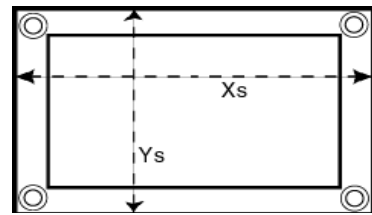

# Xaos 27 88.0 ft<sup>2</sup> Line Trim Specification Sheet

Slider Dimensions		
	cm	in
Y <sub>s</sub> =	68.0	26.8
X <sub>s</sub> =	76.0	29.9

Measure along dashed lines

Maximum Operating Weight Limit		
Lbs		Kg
220.0		86.6

Line Length	1		2		3		4		5	
	cm	inches	cm	inches	cm	inches	cm	inches	cm	inches
A	260.5	102.6	267.1	105.2	264.1	104.0	260.0	102.4	262.0	103.2
B	253.0	99.6	273.3	107.6	268.2	105.6	266.1	104.8	269.2	106.0
C	252.9	99.6	283.5	111.6	279.4	110.0	277.4	109.2	281.5	110.8
D	N/A	N/A	N/A	N/A	293.8	115.7	293.8	115.7	298.9	117.7
T	85.8	33.8	79.6	31.4	76.6	30.1	73.5	28.9	N/A	N/A