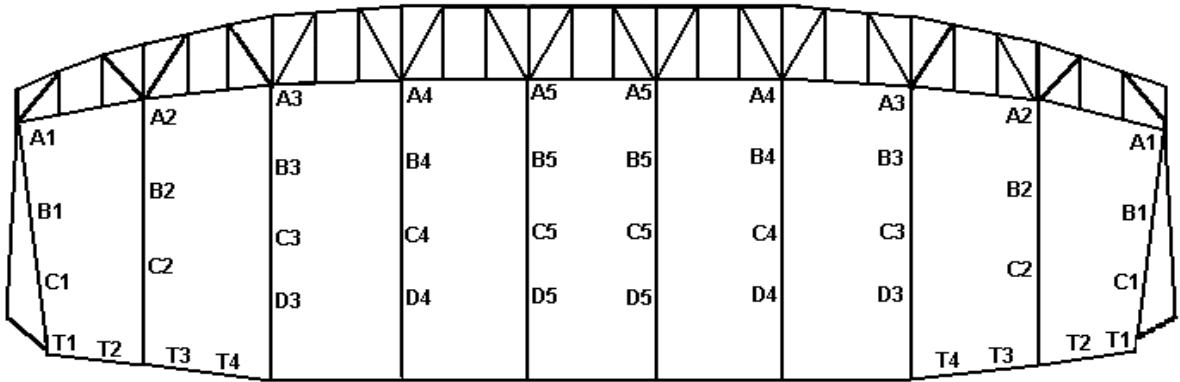

# Xaos 27 88.0 ft<sup>2</sup> Line Trim Specification Sheet

Slider Dimensions		
	cm	in
Y <sub>s</sub> =	68.0	26.8
X <sub>s</sub> =	76.0	29.9

Measure along dashed lines

Maximum Operating Weight Limit		
Lbs		Kg
220.0		86.6

Line Length	1		2		3		4		5	
	cm	inches	cm	inches	cm	inches	cm	inches	cm	inches
A	260.5	102.6	267.1	105.2	264.1	104.0	260.0	102.4	262.0	103.2
B	253.0	99.6	273.3	107.6	268.2	105.6	266.1	104.8	269.2	106.0
C	252.9	99.6	283.5	111.6	279.4	110.0	277.4	109.2	281.5	110.8
D	N/A	N/A	N/A	N/A	293.8	115.7	293.8	115.7	298.9	117.7
T	85.8	33.8	79.6	31.4	76.6	30.1	73.5	28.9	N/A	N/A