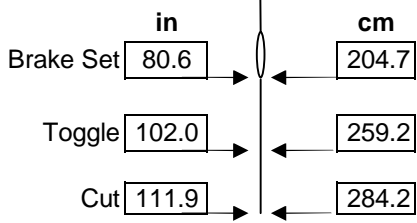

# Xaos 27 88.0 ft<sup>2</sup> Line Trim Specification Sheet

Slider Dimensions		
	cm	in
Y <sub>s</sub> =	68.0	26.8
X <sub>s</sub> =	76.0	29.9

Measure along dashed lines

Maximum Operating Weight Limit		
Lbs		Kg
220.0		86.6

Line Length	1		2		3		4		5	
	cm	inches	cm	inches	cm	inches	cm	inches	cm	inches
A	260.5	102.6	267.1	105.2	264.1	104.0	260.0	102.4	262.0	103.2
B	253.0	99.6	273.3	107.6	268.2	105.6	266.1	104.8	269.2	106.0
C	252.9	99.6	283.5	111.6	279.4	110.0	277.4	109.2	281.5	110.8
D	N/A	N/A	N/A	N/A	293.8	115.7	293.8	115.7	298.9	117.7
T	85.8	33.8	79.6	31.4	76.6	30.1	73.5	28.9	N/A	N/A