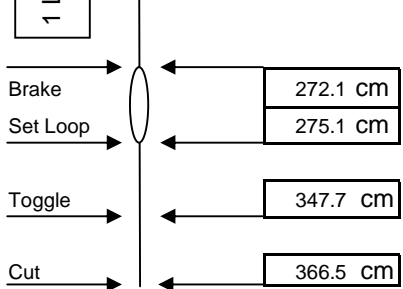

# Line Trim Specification Sheet

**r-Max 288**  
input canopy size

s/n \_\_\_\_\_

Slider Dimensions		
Y <sub>s</sub> =	48	cm
X <sub>s</sub> =	74	cm

Measure along dotted lines

Maximum Operating Weight Limit	kg	lbs
	144	317

	1		2		3		4	
	cm	inches	cm	inches	cm	inches	cm	inches
A	393.9	155.1	394.7	155.4	394.7	155.4	394.7	155.4
B	160.7	63.2	189.0	74.4	189.0	74.4	189.0	74.4
C	373.2	146.9	431.0	169.7	431.0	169.7	431.0	169.7
D	101.0	39.7	189.0	74.4	189.0	74.4	189.0	74.4
T	178.4	70.2	178.4	70.2	178.4	70.2	178.4	70.2