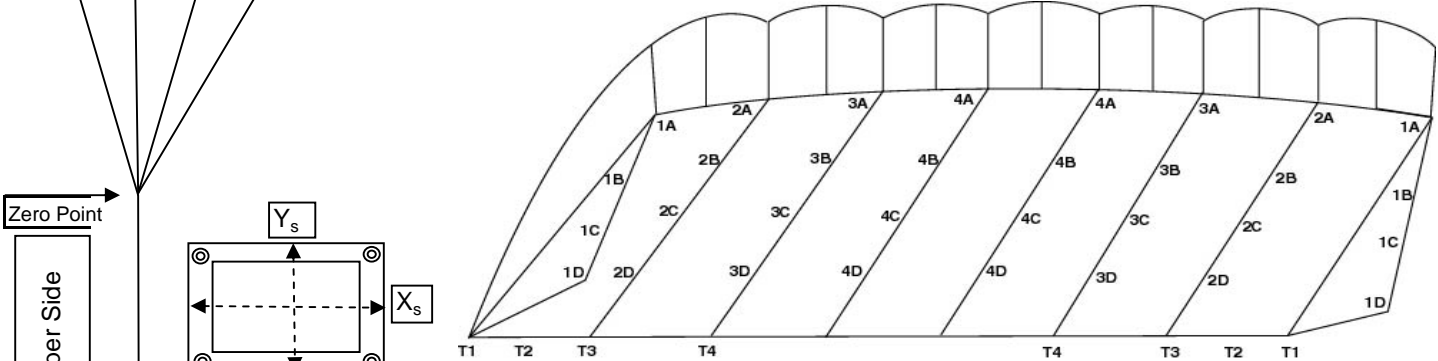

# Line Trim Specification Sheet

**r-Max 288**  
input canopy size

s/n \_\_\_\_\_

Slider Dimensions		
Y <sub>s</sub> =	48	cm
X <sub>s</sub> =	74	cm

Measure along dotted lines

Maximum Operating Weight Limit	kg	lbs
	144	317

	1		2		3		4	
	cm	inches	cm	inches	cm	inches	cm	inches
A	393.9	155.1	394.7	155.4	394.7	155.4	394.7	155.4
B	160.7	63.2	189.0	74.4	189.0	74.4	189.0	74.4
C	373.2	146.9	431.0	169.7	431.0	169.7	431.0	169.7
D	101.0	39.7	189.0	74.4	189.0	74.4	189.0	74.4
T	178.4	70.2	178.4	70.2	178.4	70.2	178.4	70.2